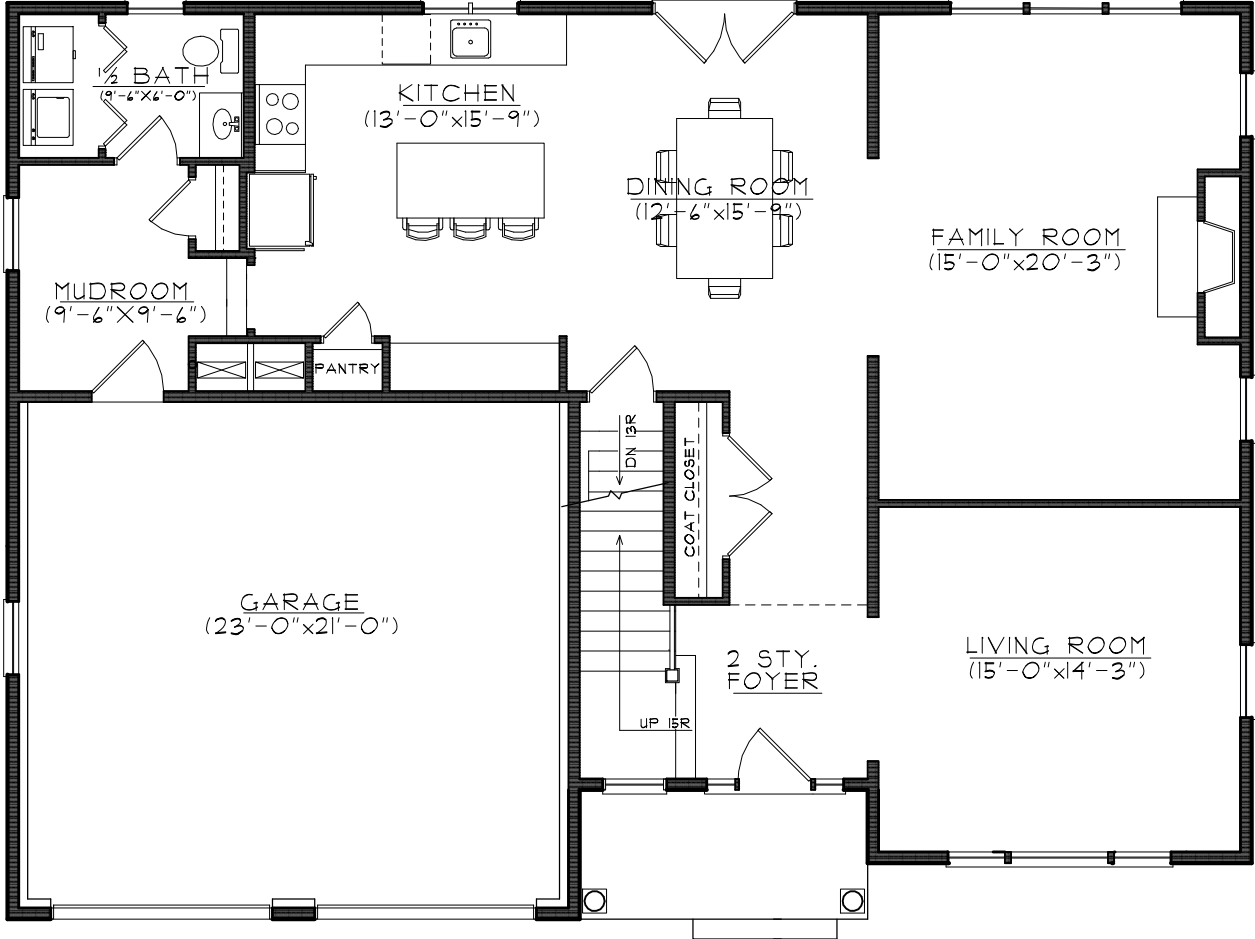

26 PARTRIDGEBERRY PLACE

FIRST FLOOR= 1360 SQ. FT.
(NOT INCLUDING GARAGE)

SCALE: 1/8"=1'-0"

THE DIMENSIONS, SIZE, CONFIGURATION, AND OTHER INFORMATION CONTAINED ON THESE FLOOR PLANS, ELEVATIONS, AND RENDERINGS ARE MEANT TO BE ILLUSTRATIVE ONLY AND ARE SUBJECT TO CHANGE WITHOUT NOTICE.