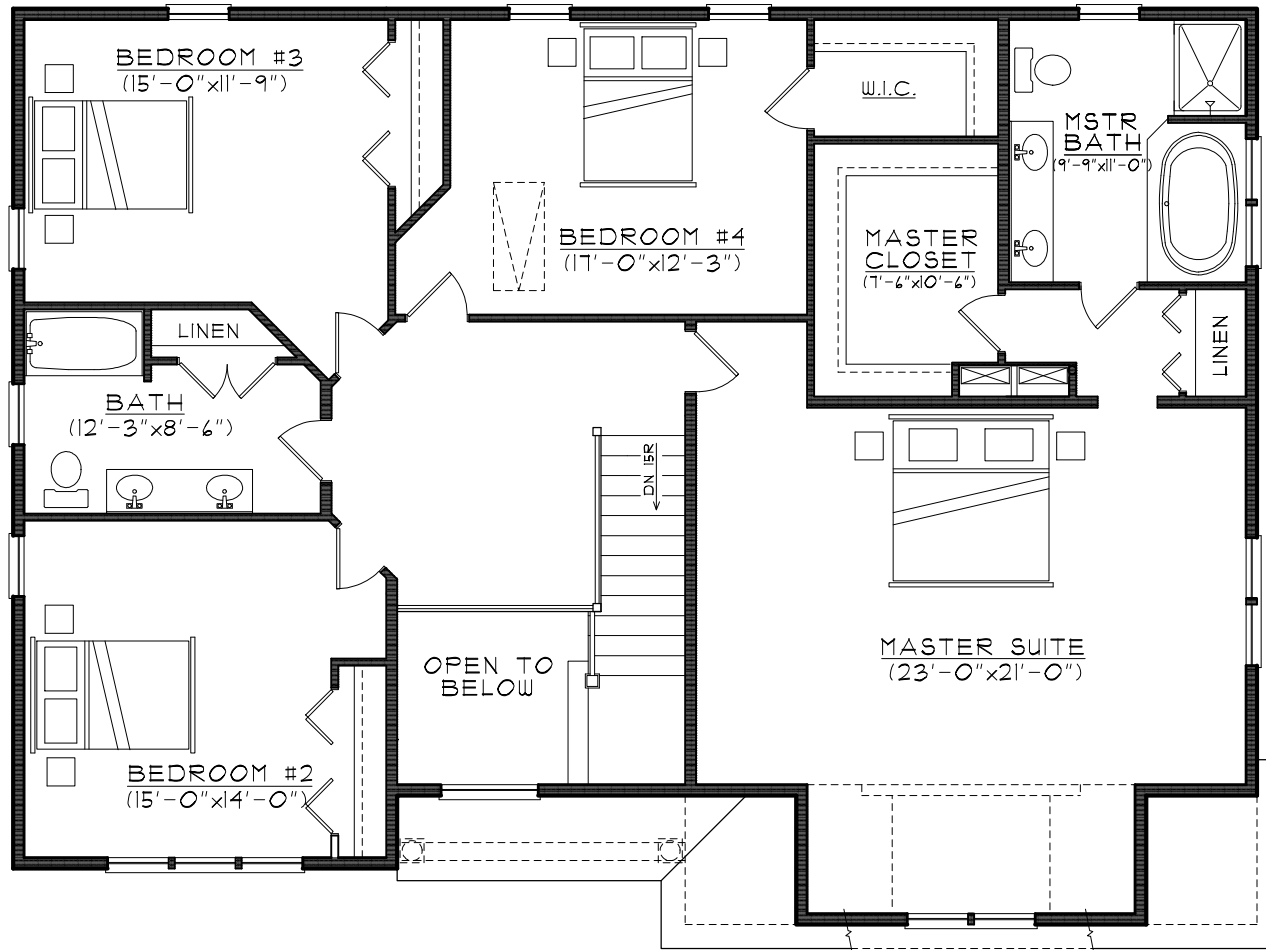

# 24 PARTRIDGEBERRY PLACE

SECOND FLOOR= 1706 SQ. FT.

SCALE: 1/8"=1'-0"

THE DIMENSIONS, SIZE, CONFIGURATION, AND OTHER INFORMATION CONTAINED ON THESE FLOOR PLANS, ELEVATIONS, AND RENDERINGS ARE MEANT TO BE ILLUSTRATIVE ONLY AND ARE SUBJECT TO CHANGE WITHOUT NOTICE.