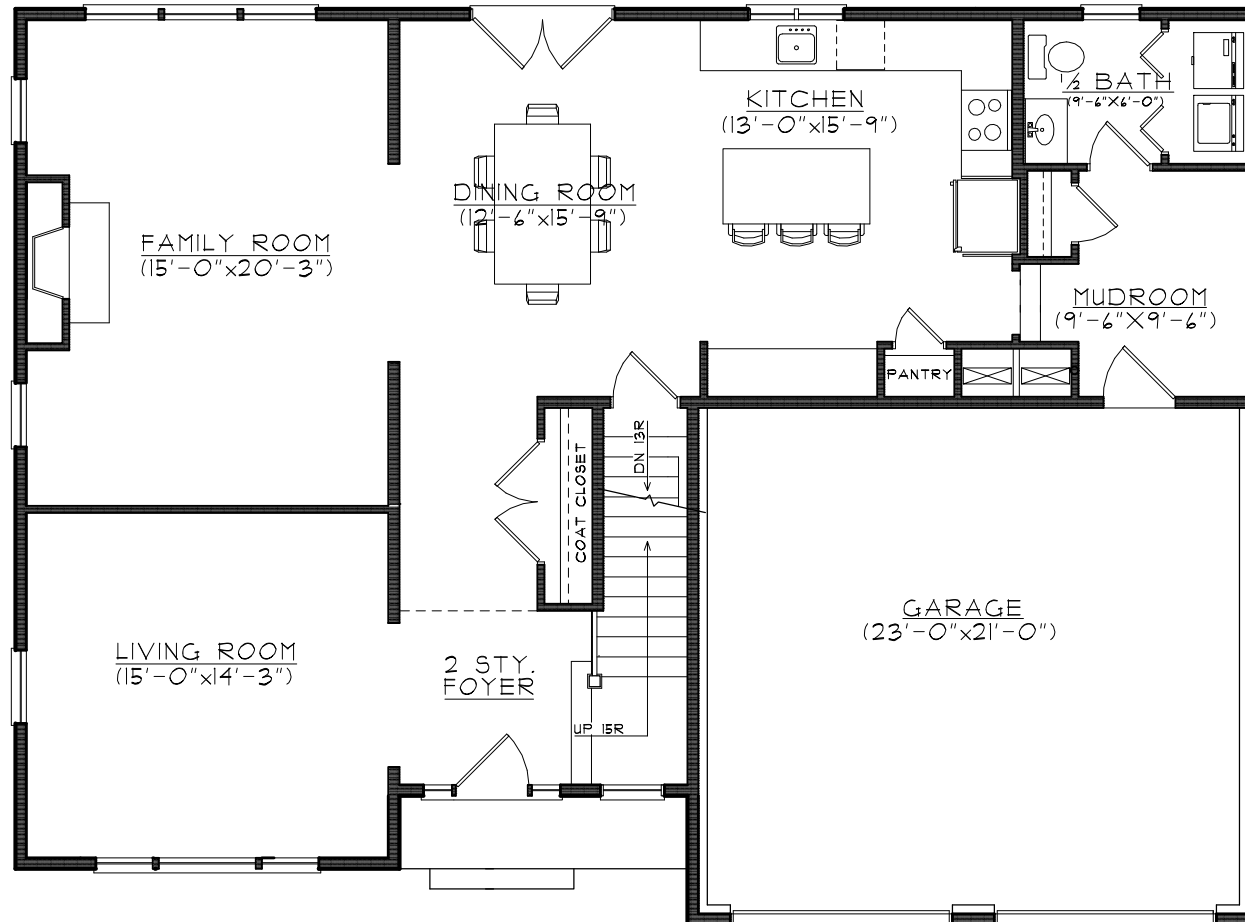

24 PARTRIDGEBERRY PLACE

FIRST FLOOR= 1360 SQ. FT.
(NOT INCLUDING GARAGE)

SCALE: 1/8"=1'-0"

THE DIMENSIONS, SIZE, CONFIGURATION, AND OTHER INFORMATION CONTAINED ON THESE FLOOR PLANS, ELEVATIONS, AND RENDERINGS ARE MEANT TO BE ILLUSTRATIVE ONLY AND ARE SUBJECT TO CHANGE WITHOUT NOTICE.