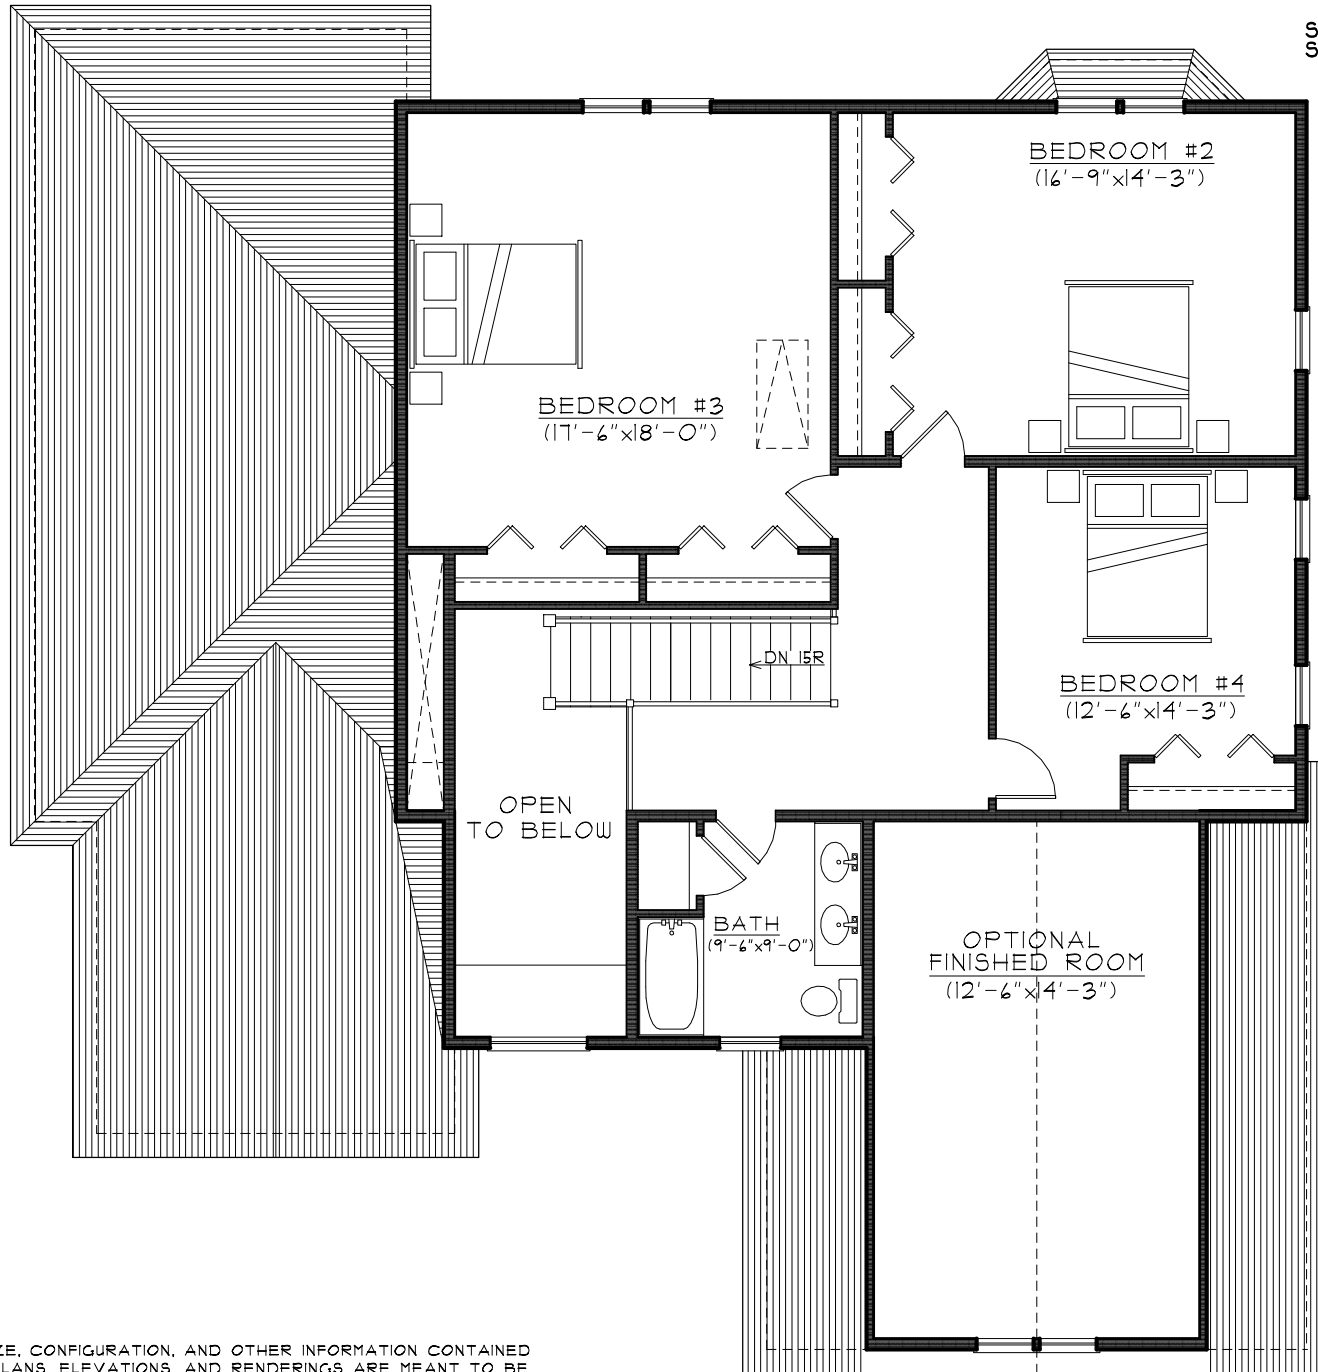

22 PARTRIDGEBERRY PLACE

SECOND FLOOR PLAN= 1,462 S.F.
SCALE: 1/8"=1'-0"

THE DIMENSIONS, SIZE, CONFIGURATION, AND OTHER INFORMATION CONTAINED ON THESE FLOOR PLANS, ELEVATIONS, AND RENDERINGS ARE MEANT TO BE ILLUSTRATIVE ONLY AND ARE SUBJECT TO CHANGE WITHOUT NOTICE.