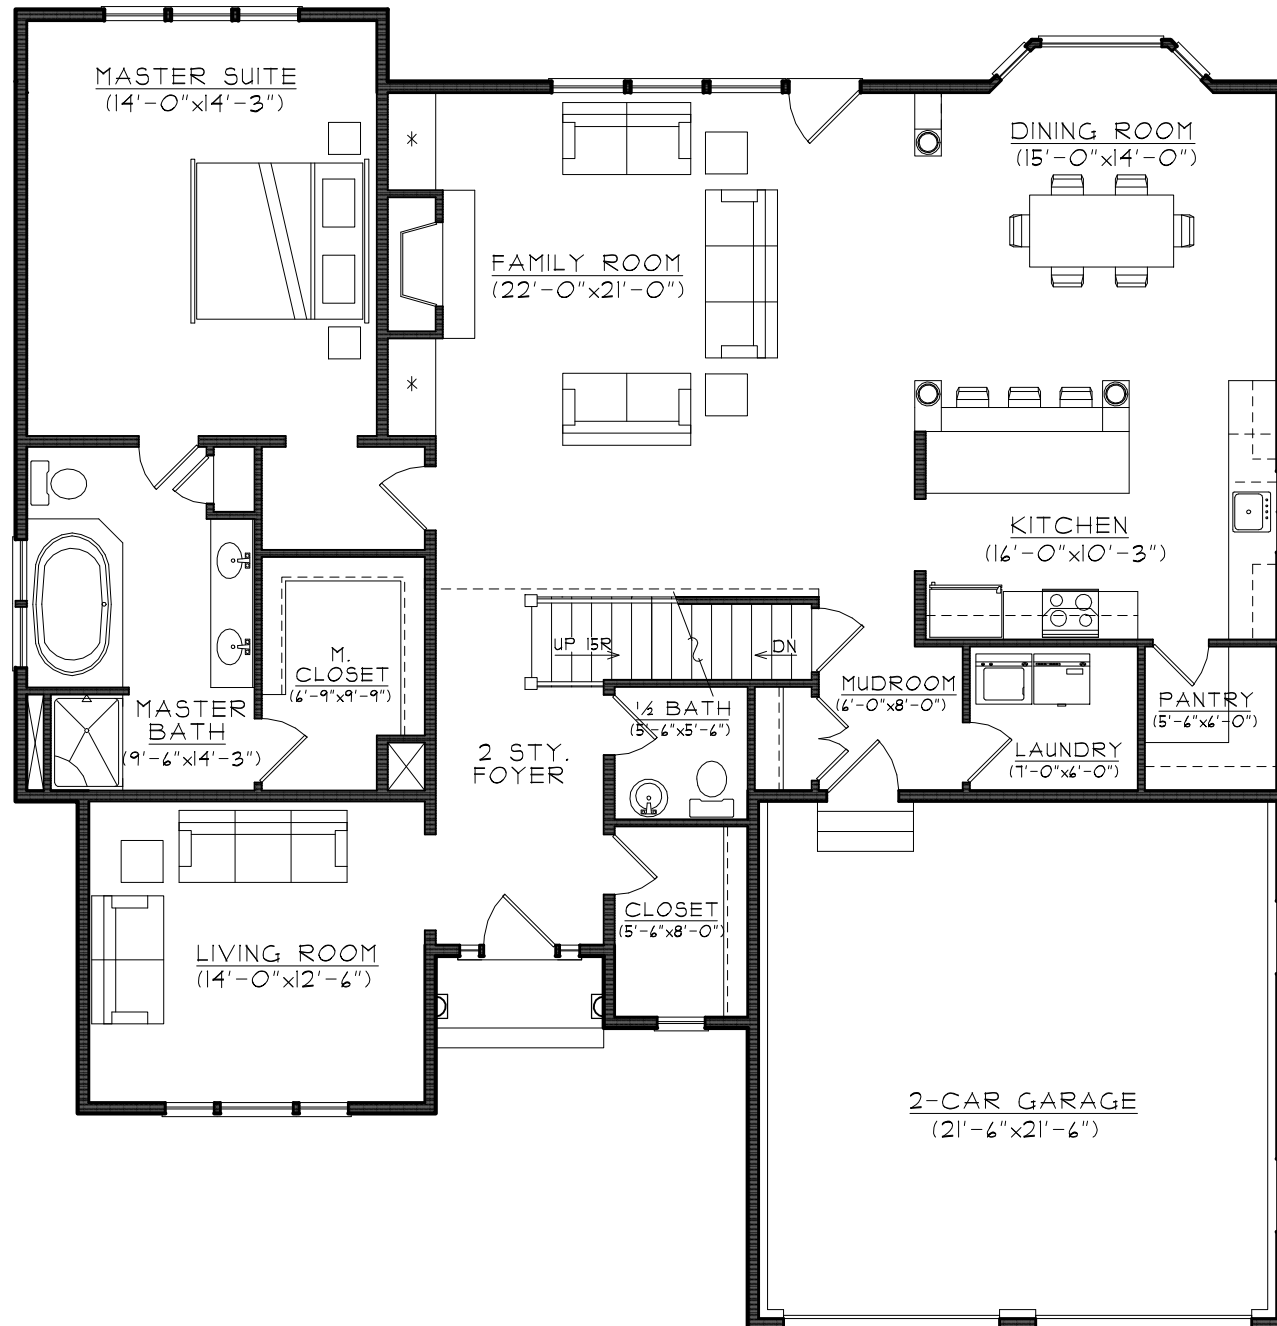

22 PARTRIDGEBERRY PLACE

FIRST FLOOR PLAN= 1,910 S.F.
SCALE: 1/8"=1'-0"

* INDICATES OPTIONAL
BUILT-IN BOOKCASE/SHELVING

THE DIMENSIONS, SIZE, CONFIGURATION, AND OTHER INFORMATION CONTAINED ON THESE FLOOR PLANS, ELEVATIONS, AND RENDERINGS ARE MEANT TO BE ILLUSTRATIVE ONLY AND ARE SUBJECT TO CHANGE WITHOUT NOTICE.