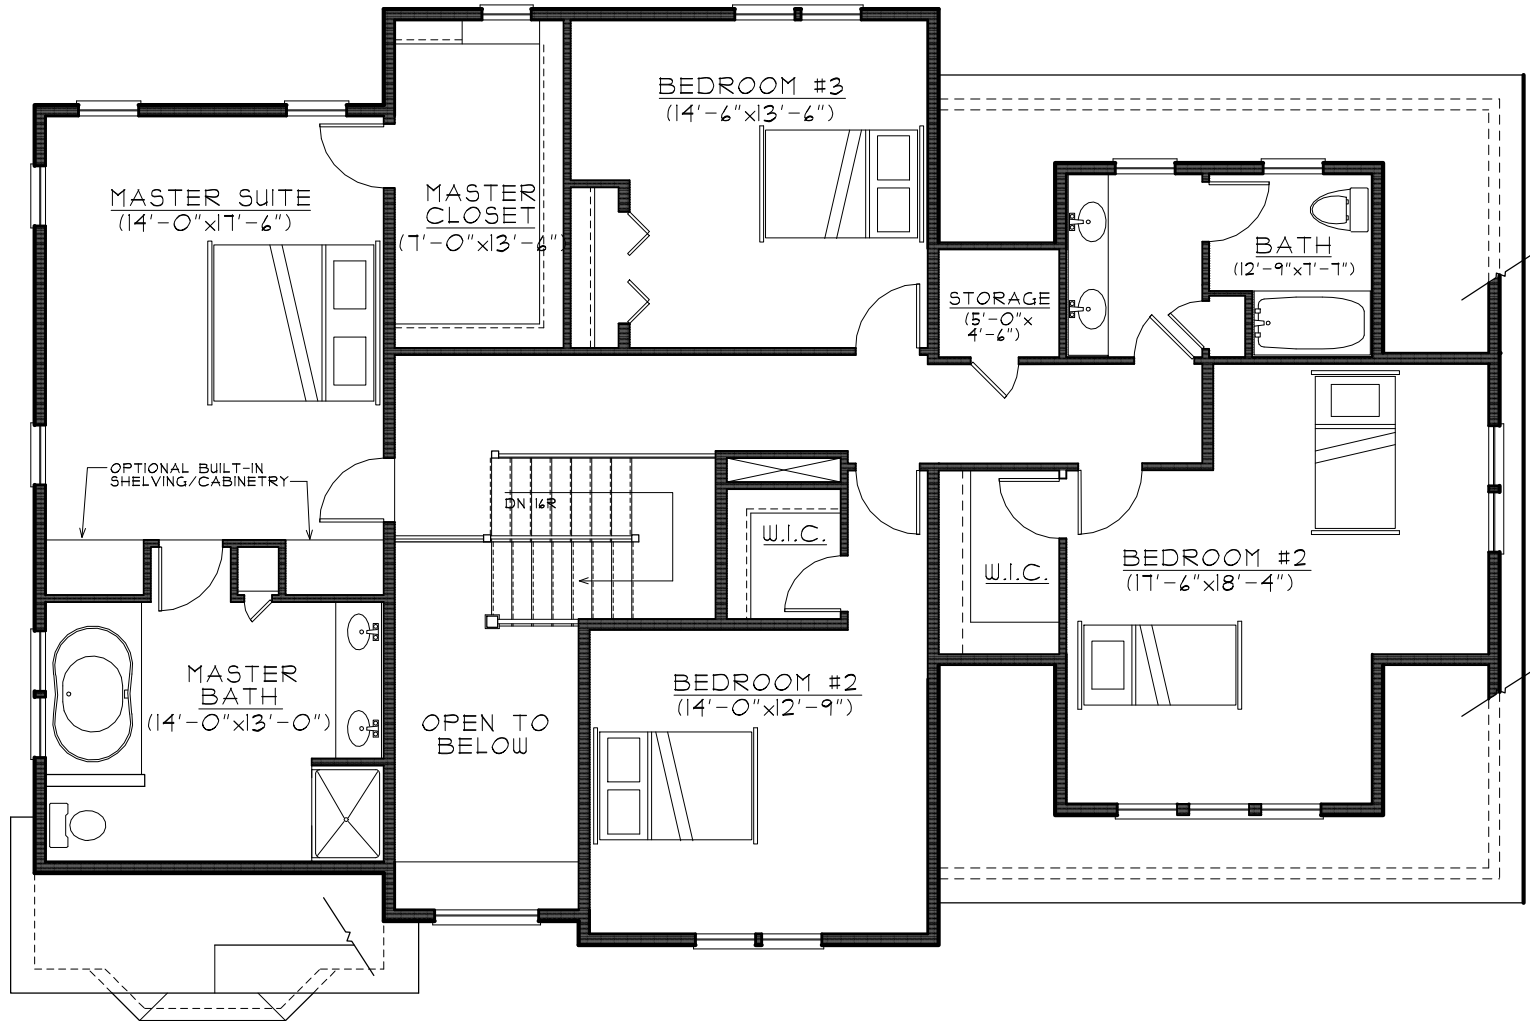

20 PARTRIDGEBERRY PLACE

SECOND FLOOR PLAN= 1,706 S.F.
SCALE: 1/8"=1'-0"

THE DIMENSIONS, SIZE, CONFIGURATION, AND OTHER INFORMATION CONTAINED ON THESE FLOOR PLANS, ELEVATIONS, AND RENDERINGS ARE MEANT TO BE ILLUSTRATIVE ONLY AND ARE SUBJECT TO CHANGE WITHOUT NOTICE.