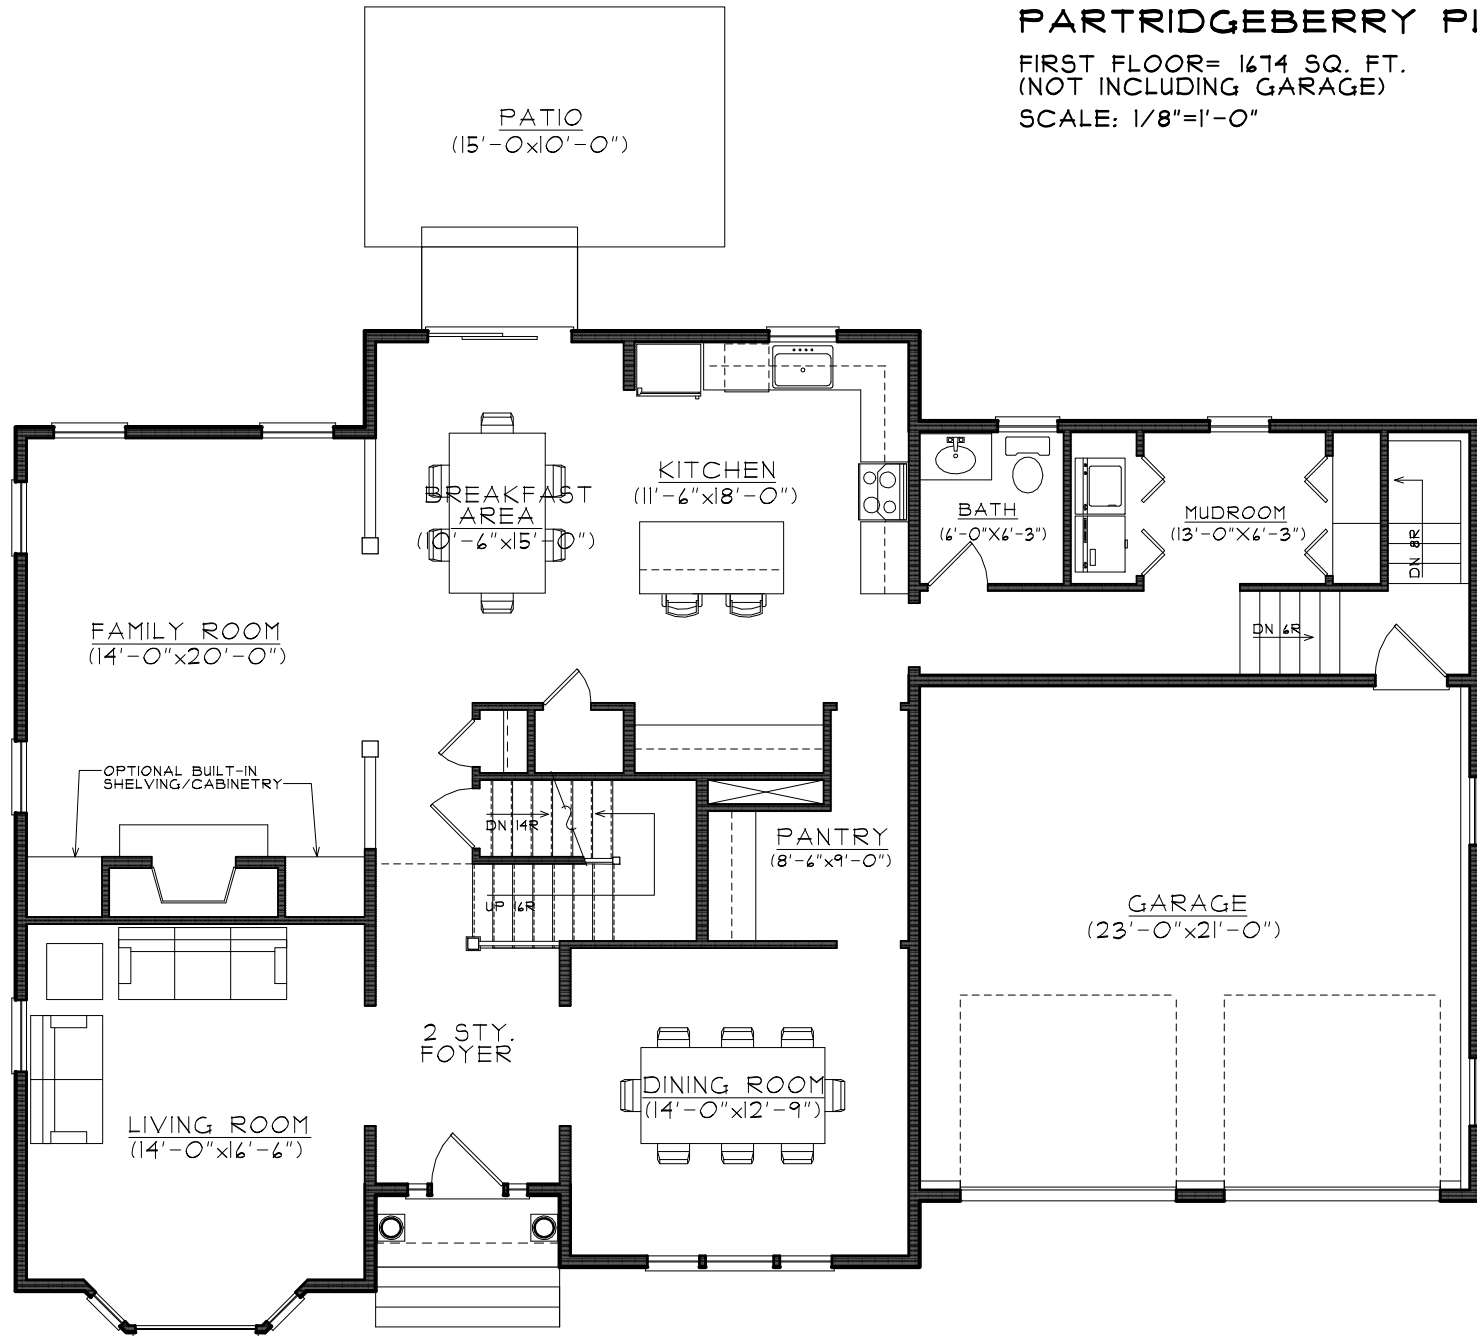

PARTRIDGEBERRY PLACE

FIRST FLOOR= 1674 SQ. FT.
(NOT INCLUDING GARAGE)

SCALE: 1/8"=1'-0"

THE DIMENSIONS, SIZE, CONFIGURATION, AND OTHER INFORMATION CONTAINED ON THESE FLOOR PLANS, ELEVATIONS, AND RENDERINGS ARE MEANT TO BE ILLUSTRATIVE ONLY AND ARE SUBJECT TO CHANGE WITHOUT NOTICE.