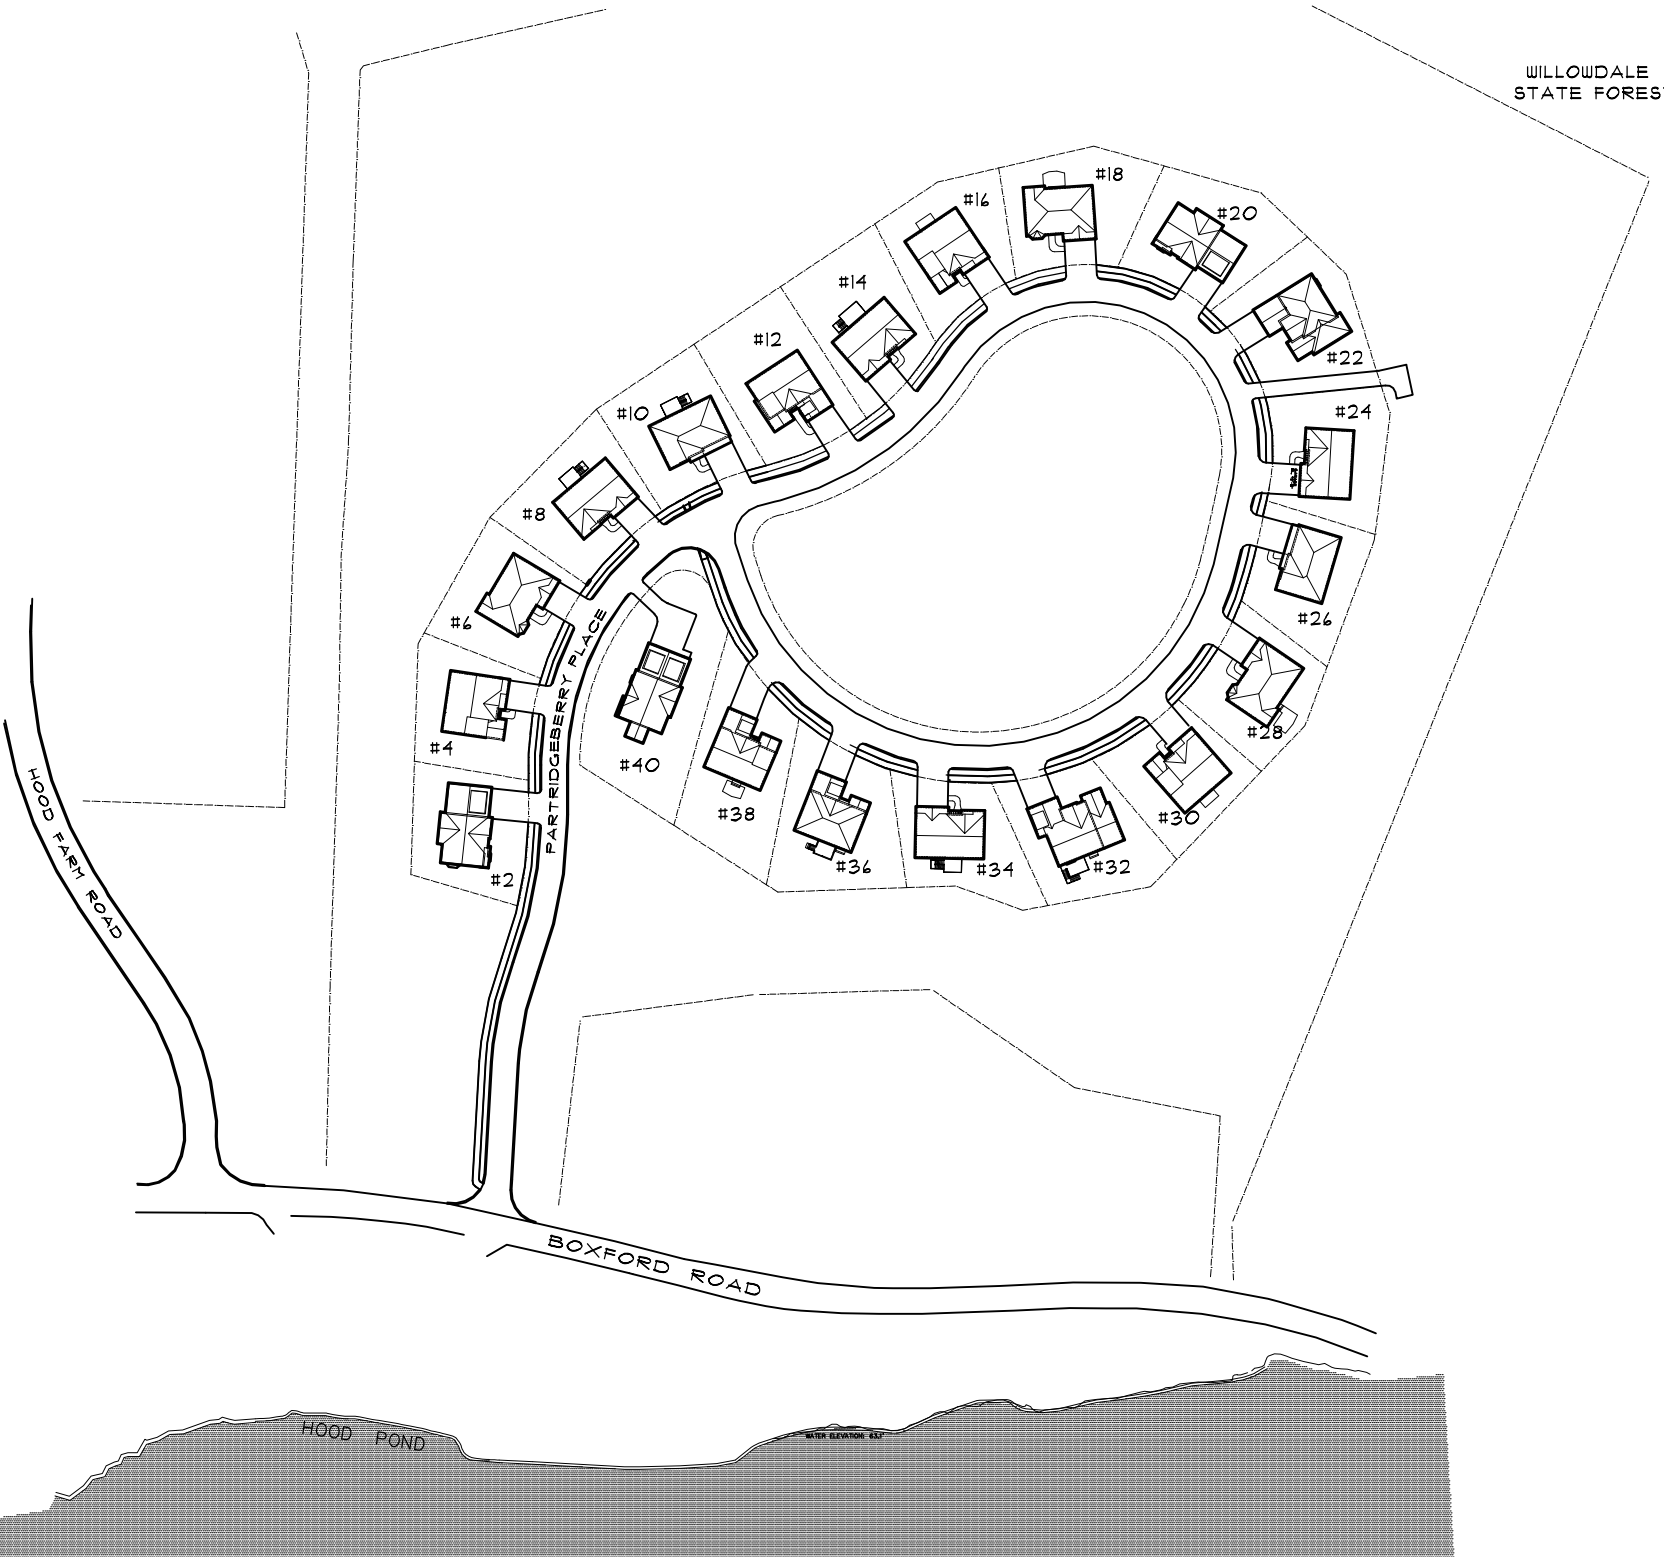

WILLOWDALE
STATE FOREST

SITE PLAN
Scale:
Date: APRIL 16, 2004
Drawn by: J. J. J. J.
File Name:

PROPOSED HOMES for:
PARTRIDGEBERRY PLACE
IPSWICH, MASSACHUSETTS

Martins
Design Construction
Real Estate Development
130 Sylvan Street
Danvers, MA 01923
T: 978-777-9084
W: www.martinscompanies.com

Drawing Number
C-1